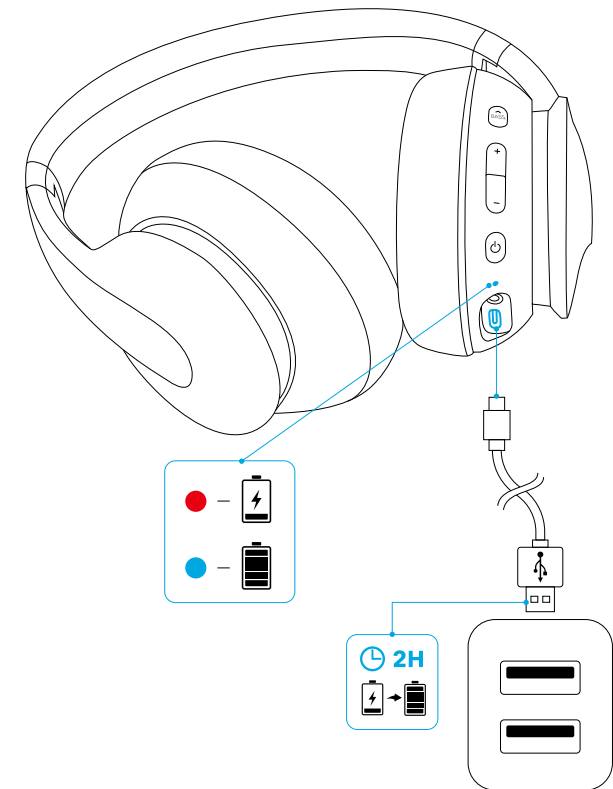

Laden der Kopfhörer

	Blinkt alle 30 Sekunden rot	Niedriger Akkustand
	Leuchtet rot	Ladevorgang (Hinweis: Schalten Sie Life Q10 während des Ladevorgangs nicht ein.)
	Leuchtet blau	Vollständig aufgeladen