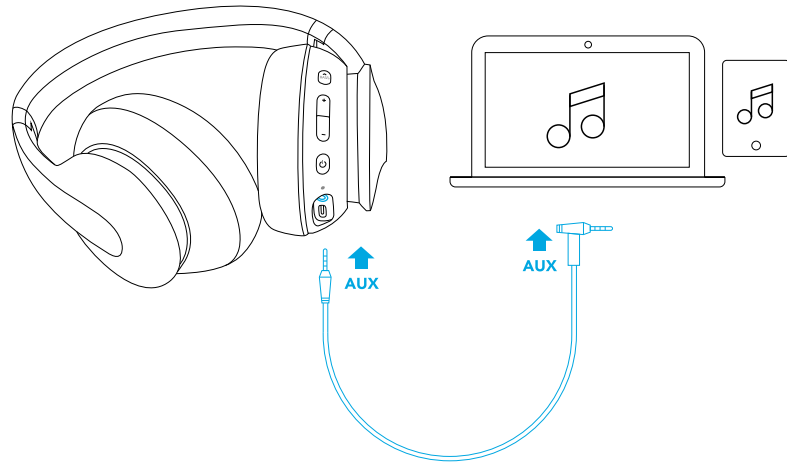

AUX-in

Plugging in an audio cable will automatically switch to AUX mode, and Bluetooth mode will turn off.

Specifications

Specifications are subject to change without notice.

Input	5 V $\equiv$ 0.65 A
Charging time	2 hours
Playtime	60 hours
Impedance	16 Ω
Driver size	40 mm $\times$ 2
Frequency response	16 Hz - 40 kHz
Bluetooth version	V5.0
Bluetooth range	15 m / 49.5 ft