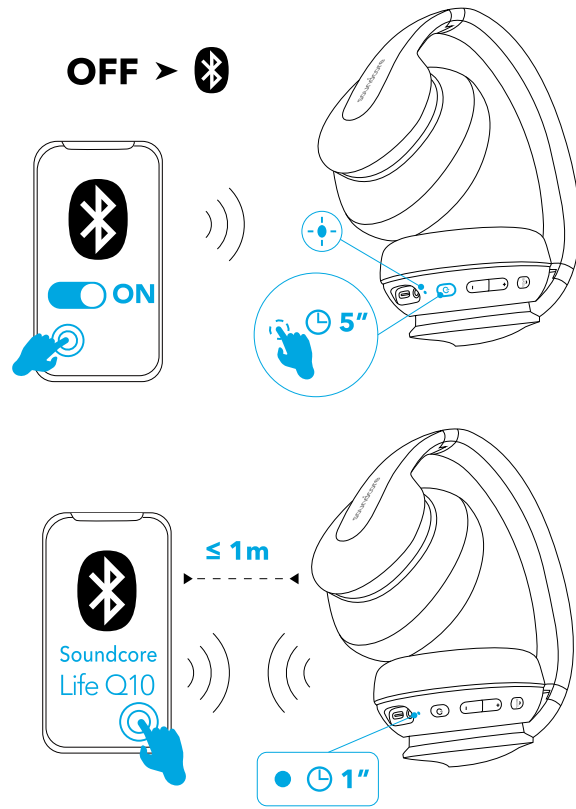

Pairing

Enter Bluetooth pairing mode when Life Q10 is off Press and hold for 5 seconds

Enter Multipoint pairing mode Press and hold for 3 seconds simultaneously

Rapidly flashing blue Pairing mode

Steady blue Connected to a device

- Once entered in multipoint pairing mode, you can manually connect a second mobile device to your Soundcore Life Q10.
- Soundcore Life Q10 can only play music on one mobile device at a time.
- Each time you power on your Soundcore Life Q10, it will automatically connect to your last successfully connected device if available.

Controls

Play / pause		Press
Next track		Press and hold for 1 second
Previous track		Press and hold for 1 second
Volume up / down		Press
BassUP™ Mode (Dual Equalizer)		Press

Answer / End a call		
Put the current call on hold and answer a new incoming call		Press
Reject a call		
Switch between held call and active call		Press and hold for 1 second

Activate Siri or other voice assistant software	Press and hold for 1 second