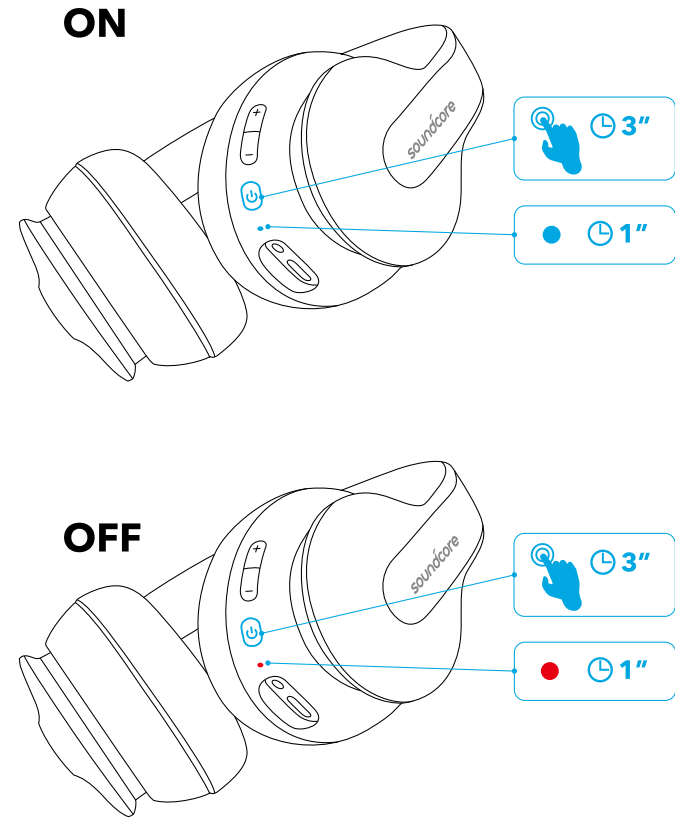

Powering On / Off

Power on		Press and hold for 3 seconds		Steady blue for 1 second
Power off		Press and hold for 3 seconds		Steady red for 1 second