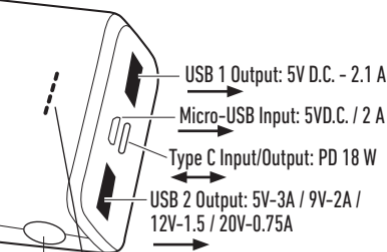

TEBB10000SMFASTK

Power Bank

10.000 mAh

sbsmobile.com

info@sbsmobile.com

Li-ion Battery
10.000 mAh