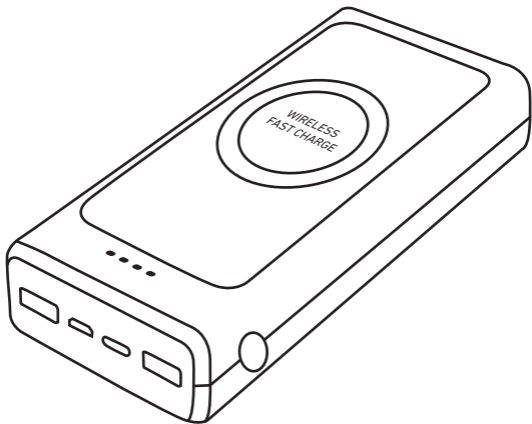

sbs

TEBB20000WIRCK

**Power Bank 20.000 mAh**  
Wireless Charge 10W

Wireless Output: 10W

Li-Pol Battery  
**20.000 mAh**

USB Output: 5V - 2.1A

Micro-USB Input: 5VDC / 2 A

Type-C Input / Output: 5VDC / 2.1 A

USB Output: 5V - 2.1A

SBS spa - Via Circonvallazione s/n  
28010 Miasino (No) - Italy

sbsmobile.com

TEBB20000WIRCK