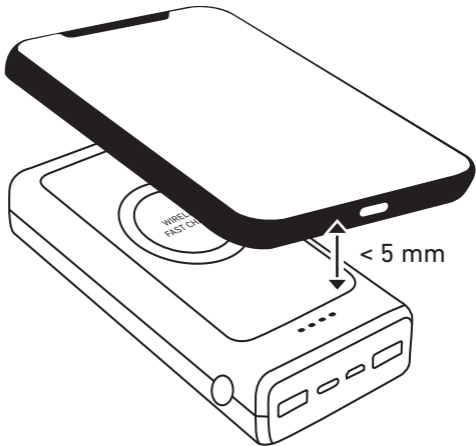

sbs

TEBB20000WIRCK

**Power Bank 20.000 mAh**  
Wireless Charge 10W

Wireless Output: 10W

Li-Pol Battery  
**20.000 mAh**

USB Output: 5V - 2.1A

Micro-USB Input: 5VDC / 2 A

Type-C Input / Output: 5VDC / 2.1 A

USB Output: 5V - 2.1A

SBS spa - Via Circonvallazione s/n  
28010 Miasino (No) - Italy

sbsmobile.com

TEBB20000WIRCK