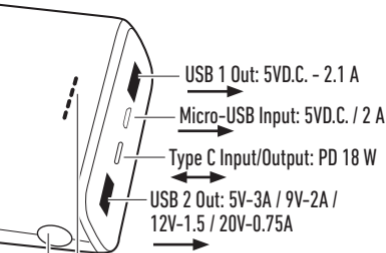

TEBB20000SMFASTK

Power Bank

20.000 mAh

sbsmobile.com

info@sbsmobile.com

Li-ion Battery
20.000 mAh