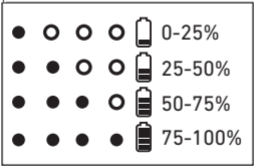

TEBB20000SMFASTK

Power Bank

20.000 mAh

sbsmobile.com

info@sbsmobile.com

Li-ion Battery
20.000 mAh