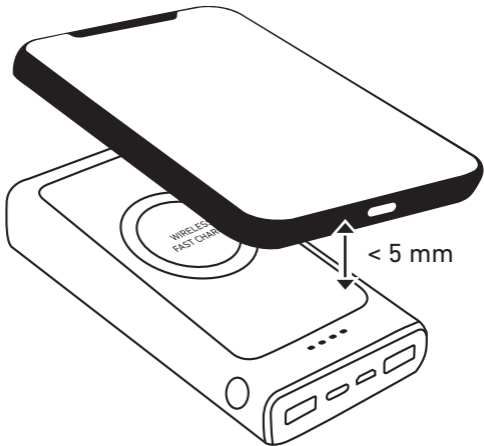

sbs

TEBB10000WIRCK

Power Bank 10.000 mAh
Wireless Charge 10W

Wireless Output: 10W

Li-Pol Battery
10.000 mAh

USB Output: 5V - 2.1A

Micro-USB Input: 5VDC / 2 A

Type-C Input / Output: 5VDC / 2.1 A

USB Output: 5V - 2.1A

SBS spa - Via Circonvallazione s/n
28010 Miasino (No) - Italy

sbsmobile.com

TEBB10000WIRCK