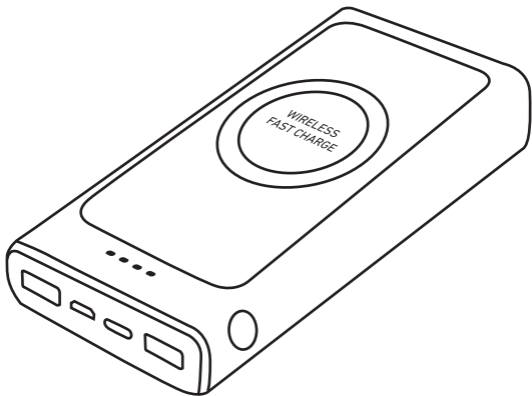

sbs

TEBB10000WIRCK

Power Bank 10.000 mAh
Wireless Charge 10W

Wireless Output: 10W

Li-Pol Battery
10.000 mAh

USB Output: 5V - 2.1A

Micro-USB Input: 5VDC / 2 A

Type-C Input / Output: 5VDC / 2.1 A

USB Output: 5V - 2.1A

SBS spa - Via Circonvallazione s/n
28010 Miasino (No) - Italy

sbsmobile.com

TEBB10000WIRCK