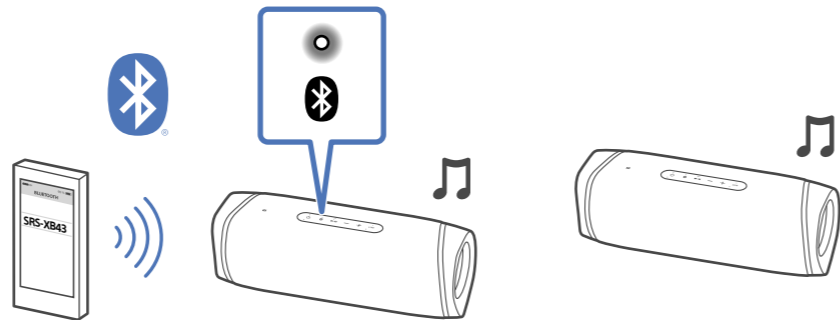

# 3

ON

OFF

Android

Android / iPhone

<https://www.sony.net/smcapp/>

[https://rd1.sony.net/help/speaker/srs-xb43/h\\_zz/](https://rd1.sony.net/help/speaker/srs-xb43/h_zz/)