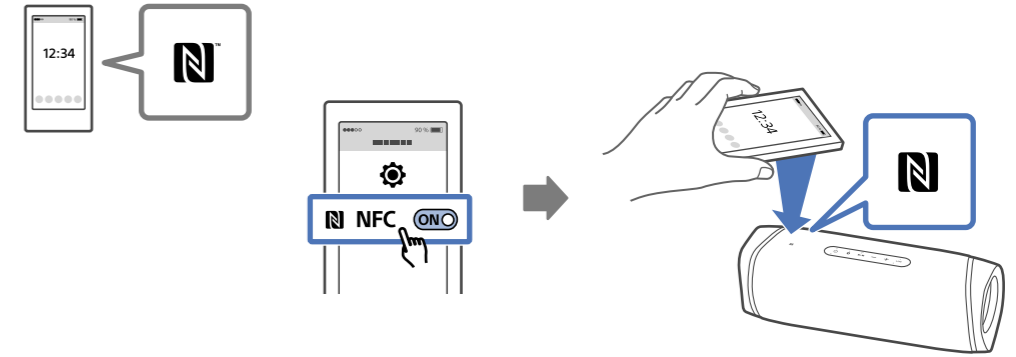

# 3

ON

OFF

Android

Android / iPhone

<https://www.sony.net/smcapp/>

[https://rd1.sony.net/help/speaker/srs-xb43/h\\_zz/](https://rd1.sony.net/help/speaker/srs-xb43/h_zz/)