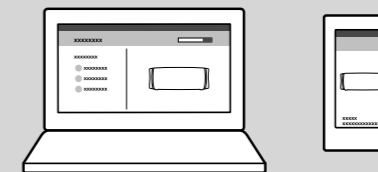

# 3

ON

OFF

Android

Android / iPhone

<https://www.sony.net/smcapp/>

[https://rd1.sony.net/help/speaker/srs-xb43/h\\_zz/](https://rd1.sony.net/help/speaker/srs-xb43/h_zz/)