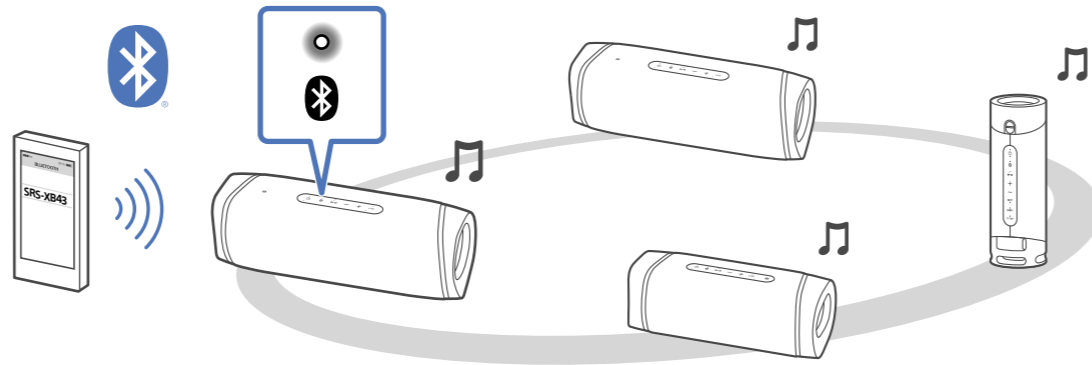

# 3

ON

OFF

Android

Android / iPhone

<https://www.sony.net/smcapp/>

[https://rd1.sony.net/help/speaker/srs-xb43/h\\_zz/](https://rd1.sony.net/help/speaker/srs-xb43/h_zz/)