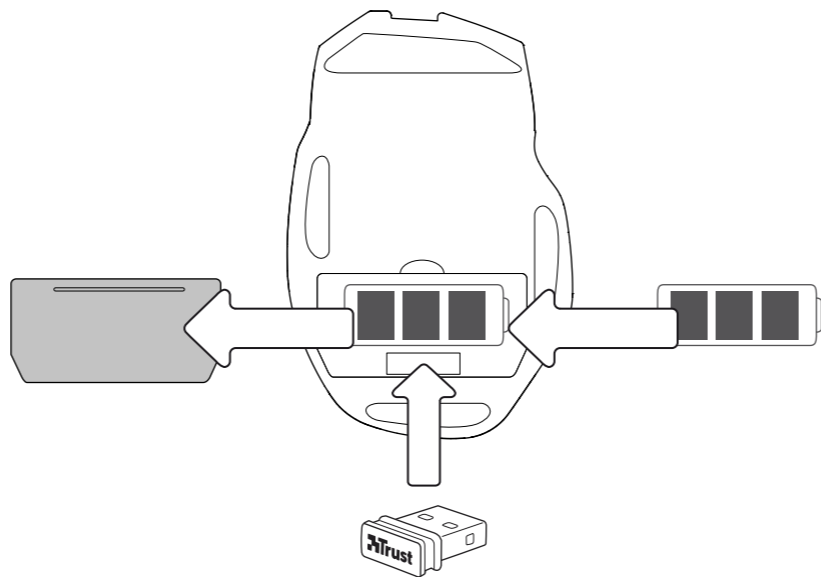

Trust

Wireless Optical
Gaming Mouse
GXT 120

1

2

1000 dpi
1600 dpi
2000 dpi

2x

www.trust.com/19339/faq