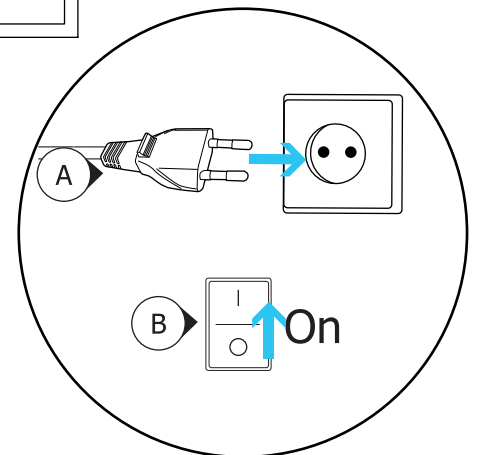

TORRO 5.1 SURROUND SPEAKER SET

1. Package Contents

- 1x
- 2x
- 1x
- 1x
- 1x

Peak power = 1 x 40W

Peak power = 4 x 20W

Peak power = 1 x 60W

Total peak power = 180 W

2