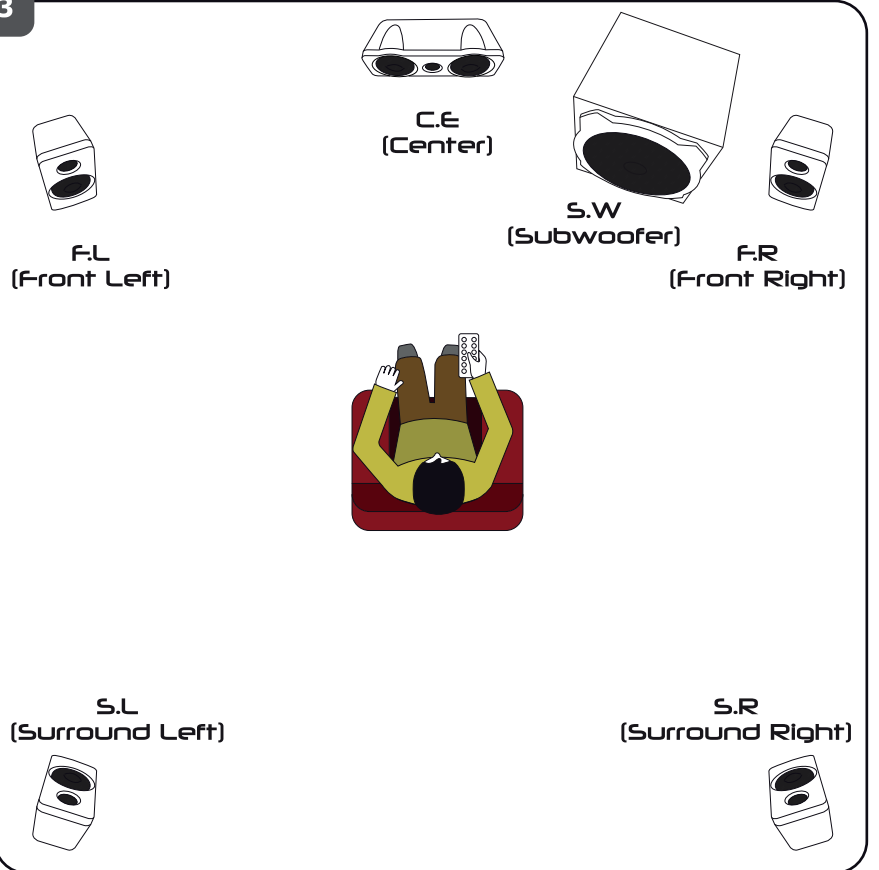

TORRO 5.1 SURROUND SPEAKER SET

1. Package Contents

- 1x
- 2x
- 1x
- 1x
- 1x

Peak power = 1 x 40W

Peak power = 4 x 20W

Peak power = 1 x 60W

Total peak power = 180 W

2

3

4

www.trust.com/23059/faq

Manufactured under license from Dolby Laboratories. Dolby, Dolby Audio, and the double-D symbol are trademarks of Dolby Laboratories.