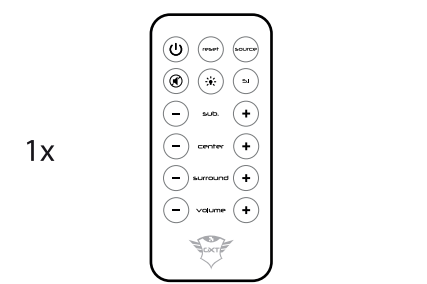

TORRO 5.1 SURROUND SPEAKER SET

1. Package Contents

- 1x
- 2x
- 1x
- 1x
- 1x

Peak power = 1 x 40W

Peak power = 4 x 20W

Peak power = 1 x 60W

Total peak power = 180 W

2