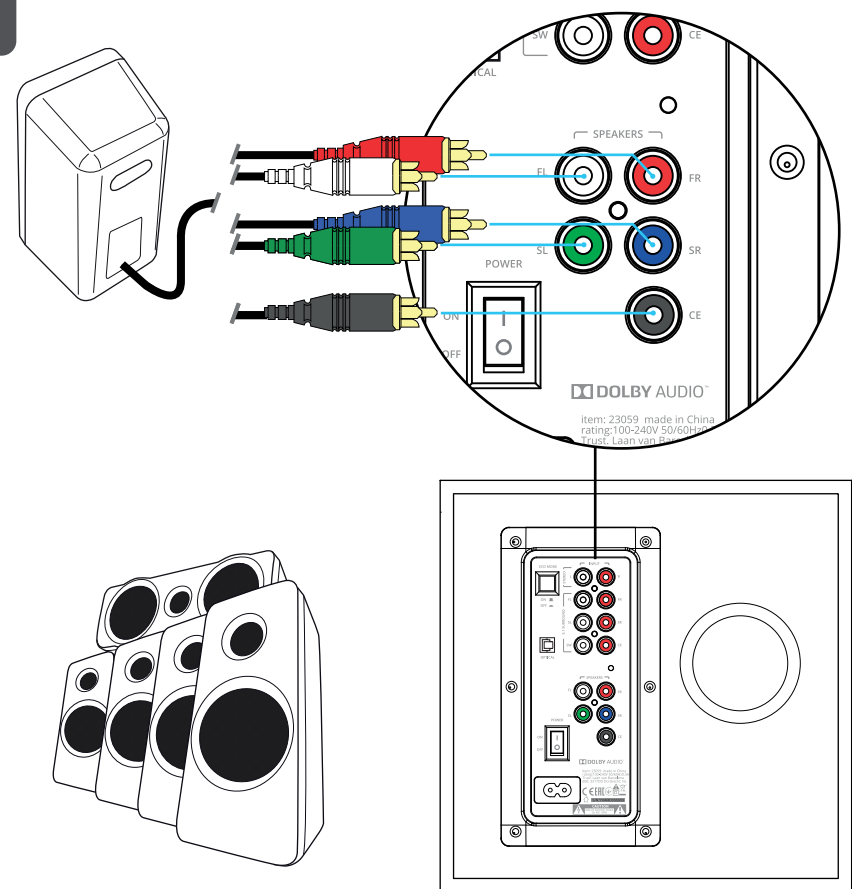

4

www.trust.com/23059/faq

Manufactured under license from Dolby Laboratories. Dolby, Dolby Audio, and the double-D symbol are trademarks of Dolby Laboratories.