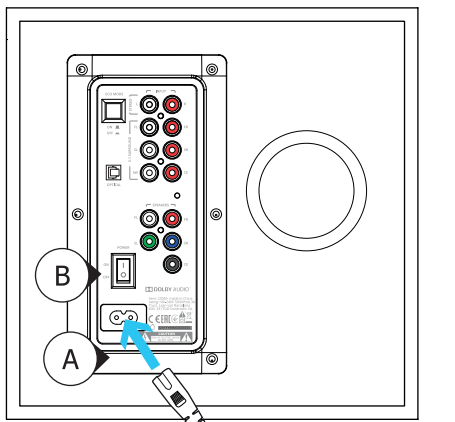

TORRO 5.1 SURROUND SPEAKER SET

1. Package Contents

- 1x
- 2x
- 1x
- 1x
- 1x

Peak power = 1 x 40W

Peak power = 4 x 20W

Peak power = 1 x 60W

Total peak power = 180 W

2