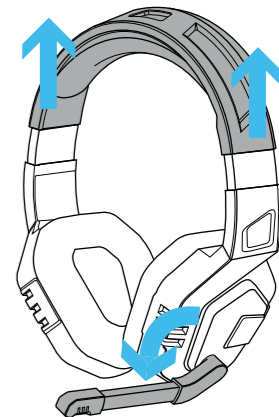

Trust

JUGA | Wireless Headset

www.trust.com/23378/faq

1.

3.

Settings

Devices

Audio
DevicesInput
Device

USB Headset (GXT 390 Gaming Headset)

Output
Device

USB Headset (GXT 390 Gaming Headset)

4.

5.