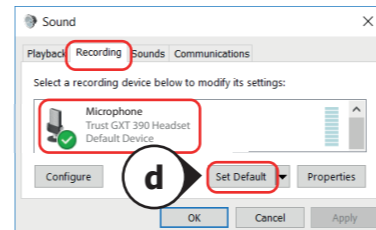

USB Headset (GXT 390 Gaming Headset)

Output
Device

USB Headset (GXT 390 Gaming Headset)

4.

5.