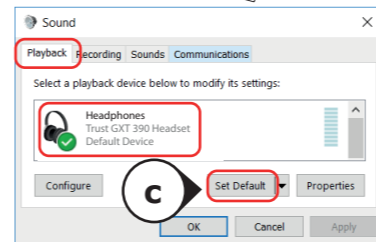

USB Headset (GXT 390 Gaming Headset)

Output
Device

USB Headset (GXT 390 Gaming Headset)

4.

5.