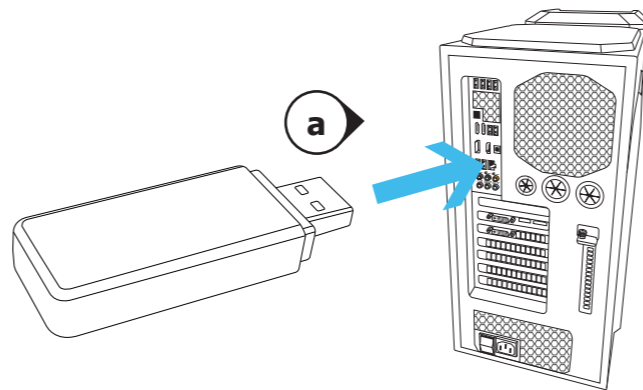

Trust

JUGA | Wireless Headset

www.trust.com/23378/faq

1.

3.

Settings

Devices

Audio
DevicesInput
Device

USB Headset (GXT 390 Gaming Headset)

Output
Device

USB Headset (GXT 390 Gaming Headset)

4.

5.