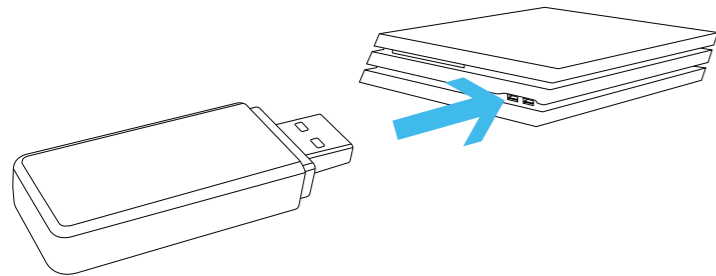

Trust

JUGA | Wireless Headset

www.trust.com/23378/faq

1.

3.

Settings

Devices

Audio
DevicesInput
Device

USB Headset (GXT 390 Gaming Headset)

Output
Device

USB Headset (GXT 390 Gaming Headset)

4.

5.