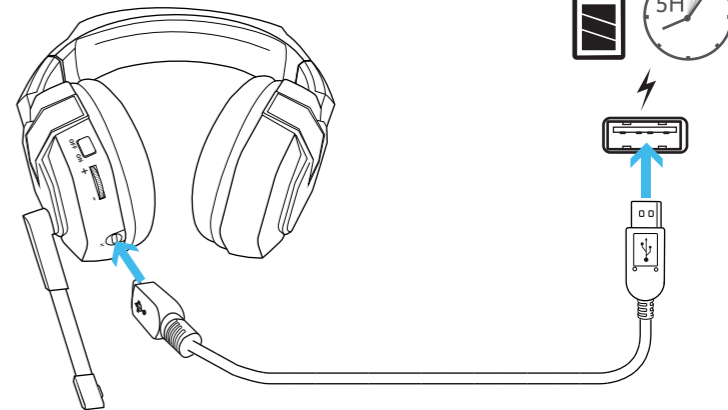

www.trust.com/23378/faq

1.