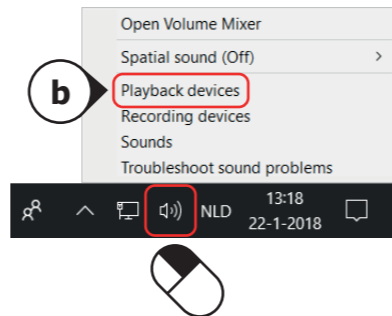

Settings

Devices

Audio
Devices

Input
Device

USB Headset (GXT 390 Gaming Headset)

Output
Device

USB Headset (GXT 390 Gaming Headset)

4.