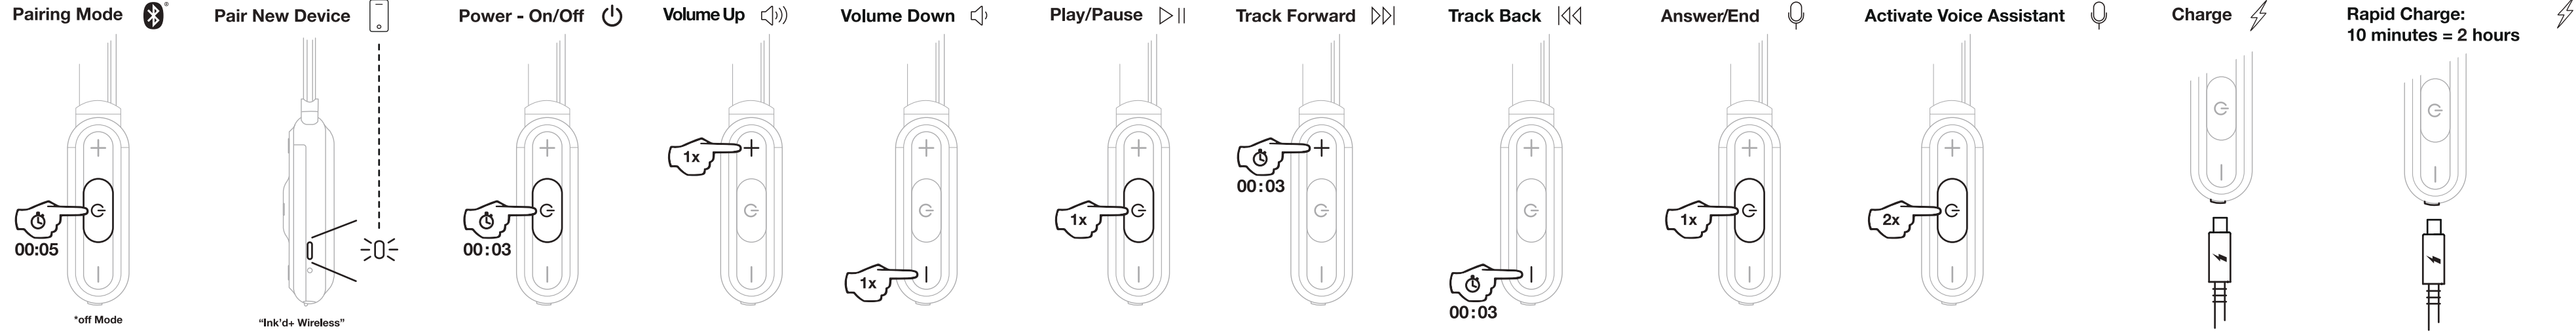

Ink'd+ Wireless

Table with 12 columns: Pair New Device 'off Mode', Pairing Mode, Power - On/Off, Volume Up, Volume Down, Play/pause, Track Forward, Track Back, Answer/End, Activate Voice Assistant, Charge, and Rapid Charge: 10 minutes = 2 hours. Each column contains text in multiple languages.