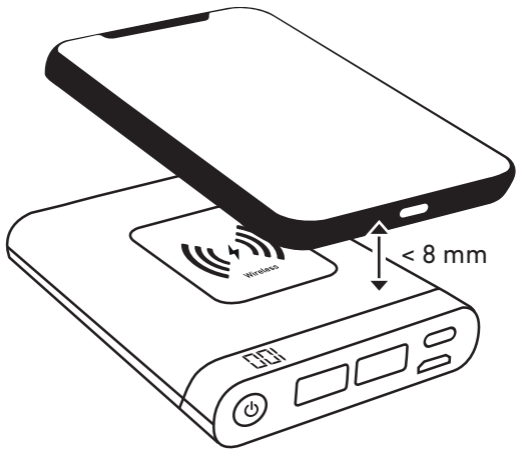

sbs

TEBB10000WIR10WLCDK

Power Bank 10.000 mAh
Wireless Charge 10W

SBS spa - Via Circonvallazione s/n
28010 Miasino (No) - Italy

sbsmobile.com

TEBB10000WIR10WLC DK