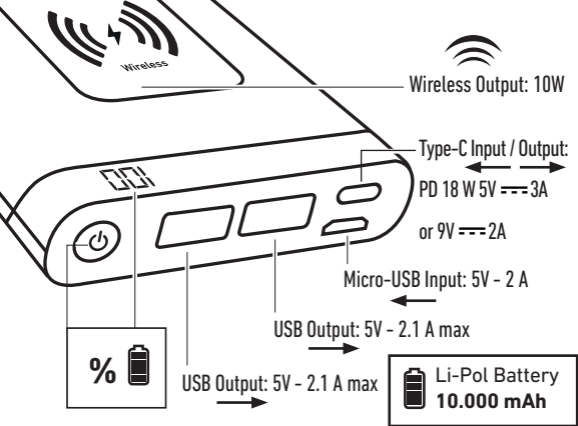

sbs

TEBB10000WIR10WLCDK

Power Bank 10.000 mAh
Wireless Charge 10W

SBS spa - Via Circonvallazione s/n
28010 Miasino (No) - Italy

sbsmobile.com

TEBB10000WIR10WLC DK