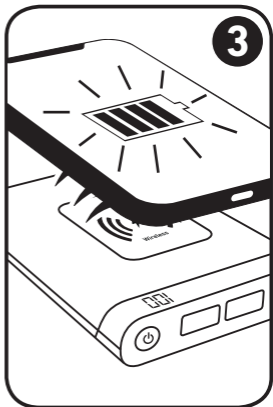

sbs

TEBB10000WIR10WLCDK

Power Bank 10.000 mAh
Wireless Charge 10W

SBS spa - Via Circonvallazione s/n
28010 Miasino (No) - Italy

sbsmobile.com

TEBB10000WIR10WLC DK