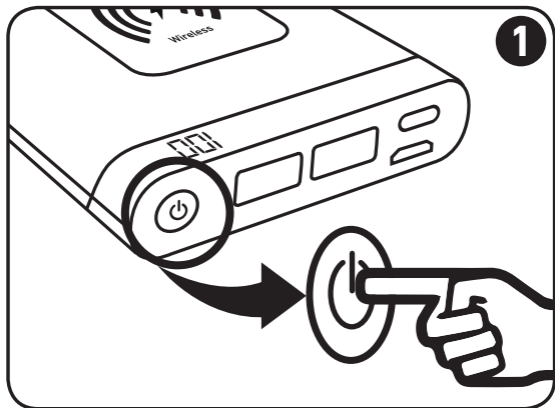

sbs

TEBB10000WIR10WLCDK

Power Bank 10.000 mAh
Wireless Charge 10W

SBS spa - Via Circonvallazione s/n
28010 Miasino (No) - Italy

sbsmobile.com

TEBB10000WIR10WLC DK