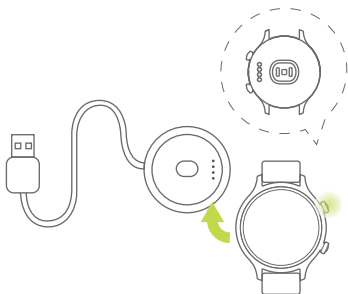

TicWatch C2 Quick Start Guide

Mobvoi

English

www.tic-benelux.nl

Tic-Benelux is part of TJM Supplies B.V. ©2019

Charging Switch

Magnetic touch charging base:
With magnetic touch charging technology, TicWatch can be charged after the metal contact point is connected to the charging port of the watch.