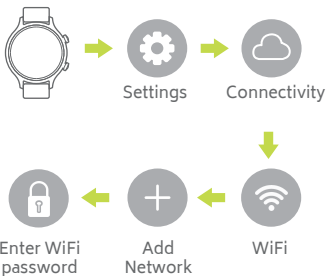

WiFi Connection