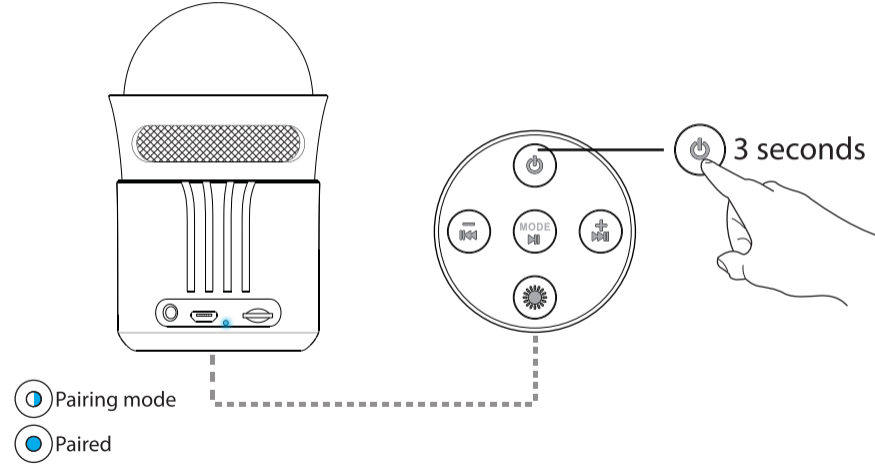

Trust
URBAN

[DIXXO GO]

1. CHARGE SPEAKER

2. WIRELESS SETUP 1/2

3. WIRELESS SETUP 2/2

4. PLAY MUSIC WIRELESS