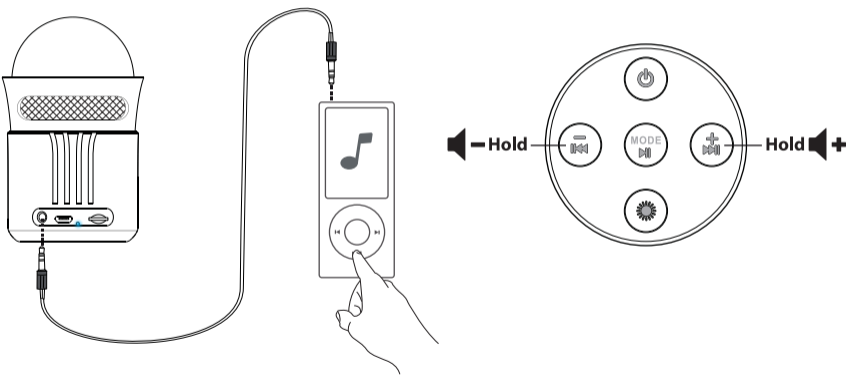

5. PLAY MUSIC SD-CARD

Supported Filetypes: MP3, WMA, WAV, FLAC
Supported cards: Micro-SD/SDHC Format: FAT32

6. WIRED SETUP

7. PHONE CALL / LED LIGHTS

FAQ

Frequently asked questions

<http://www.trust.com/21345/faq>

Trust
URBAN

[DIXXO GO]

1. CHARGE SPEAKER

2. WIRELESS SETUP 1/2

3. WIRELESS SETUP 2/2

4. PLAY MUSIC WIRELESS