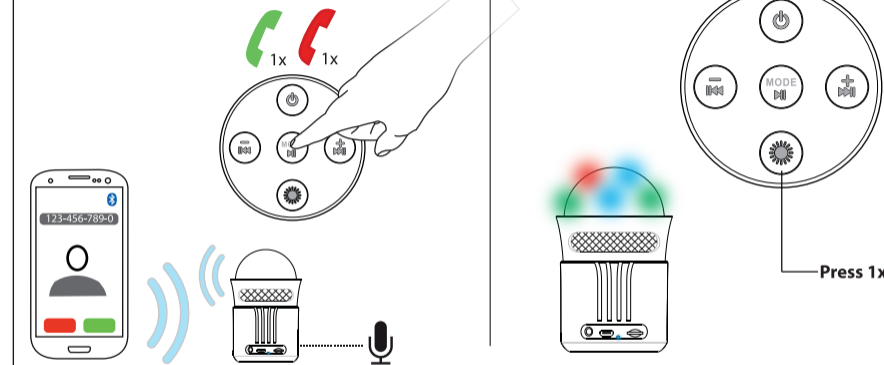

5. PLAY MUSIC SD-CARD

Supported Filetypes: MP3, WMA, WAV, FLAC
Supported cards: Micro-SD/SDHC Format: FAT32

6. WIRED SETUP

7. PHONE CALL / LED LIGHTS

FAQ

Frequently asked questions

<http://www.trust.com/21345/faq>

Trust
URBAN

[DIXXO GO]

1. CHARGE SPEAKER

2. WIRELESS SETUP 1/2

3. WIRELESS SETUP 2/2

4. PLAY MUSIC WIRELESS