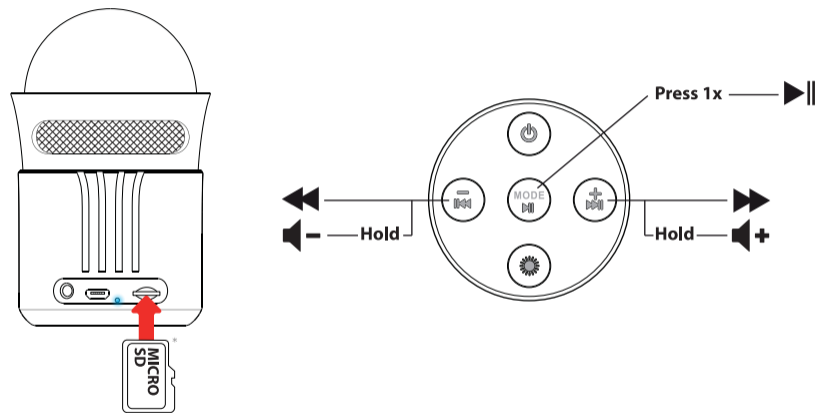

5. PLAY MUSIC SD-CARD

Supported Filetypes: MP3, WMA, WAV, FLAC
Supported cards: Micro-SD/SDHC Format: FAT32

6. WIRED SETUP

7. PHONE CALL / LED LIGHTS

FAQ

Frequently asked questions

<http://www.trust.com/21345/faq>

Trust
URBAN

[DIXXO GO]

1. CHARGE SPEAKER

2. WIRELESS SETUP 1/2

3. WIRELESS SETUP 2/2

4. PLAY MUSIC WIRELESS