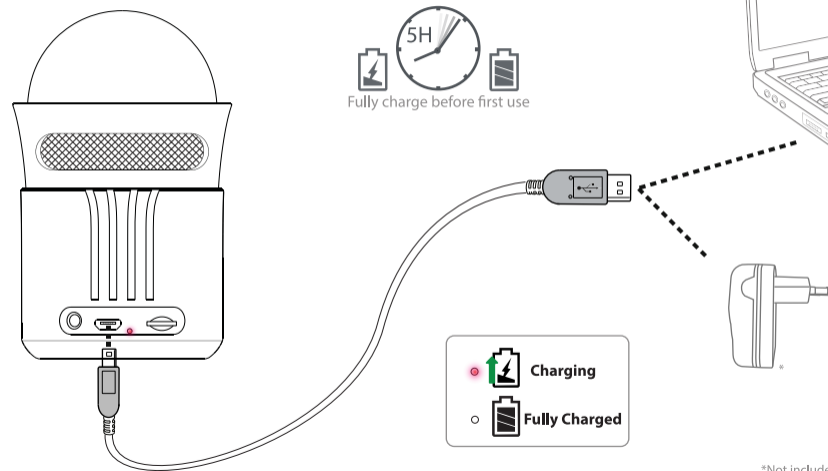

5. PLAY MUSIC SD-CARD

Supported Filetypes: MP3, WMA, WAV, FLAC
Supported cards: Micro-SD/SDHC Format: FAT32

6. WIRED SETUP

7. PHONE CALL / LED LIGHTS

FAQ

Frequently asked questions

<http://www.trust.com/21345/faq>

Trust
URBAN

[DIXXO GO]

1. CHARGE SPEAKER

2. WIRELESS SETUP 1/2

3. WIRELESS SETUP 2/2

4. PLAY MUSIC WIRELESS