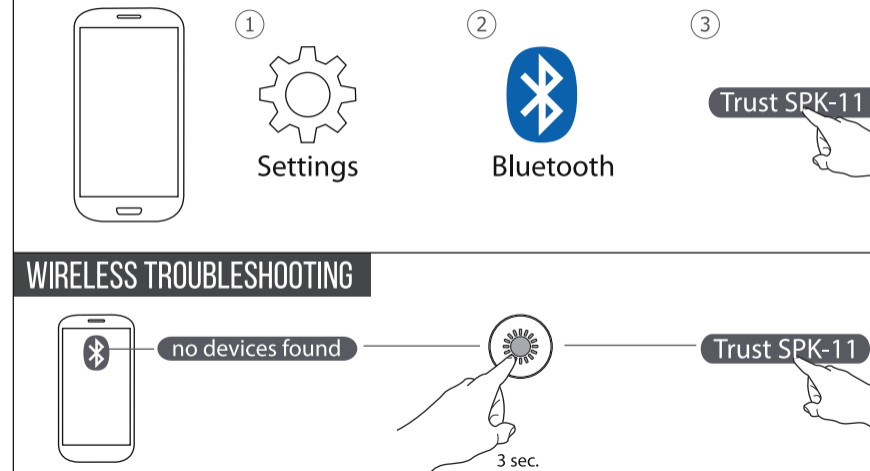

Trust
URBAN

[DIXXO GO]

1. CHARGE SPEAKER

2. WIRELESS SETUP 1/2

3. WIRELESS SETUP 2/2

4. PLAY MUSIC WIRELESS