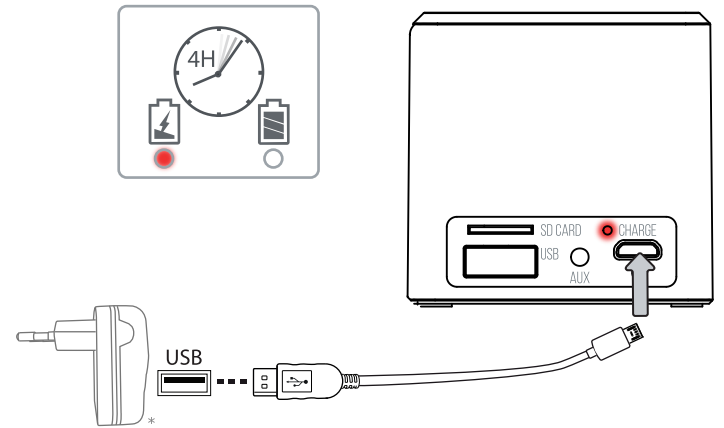

5. WIRED SETUP

6. PLAY USB OR SD CARD

SUPPORTED AUDIO FILES: MP3, WMA. FAT32 FORMATTED CARD. 32GB MAX.

* not included

7. PHONE CALL

FAQ/TROUBLESHOOTING

FREQUENTLY ASKED QUESTIONS: WWW.TRUST.COM/21715/FAQ

Trust International BV - Laan van Barcelona 600 - 3317DD, Dordrecht, NL

© 14-07-2017 Trust All rights reserved.

Trust
URBAN

USER GUIDE
WIRELESS SPEAKER

1. CHARGE SPEAKER

* not included

2. WIRELESS SETUP 1/2

3. WIRELESS SETUP 2/2

* not included

4. PLAY MUSIC WIRELESS