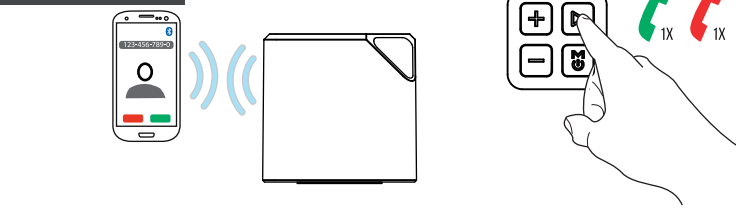

5. WIRED SETUP

6. PLAY USB OR SD CARD

SUPPORTED AUDIO FILES: MP3, WMA. FAT32 FORMATTED CARD. 32GB MAX.

* not included

7. PHONE CALL

FAQ/TROUBLESHOOTING

FREQUENTLY ASKED QUESTIONS: WWW.TRUST.COM/21715/FAQ

Trust International BV - Laan van Barcelona 600 - 3317DD, Dordrecht, NL

4. PLAY MUSIC WIRELESS