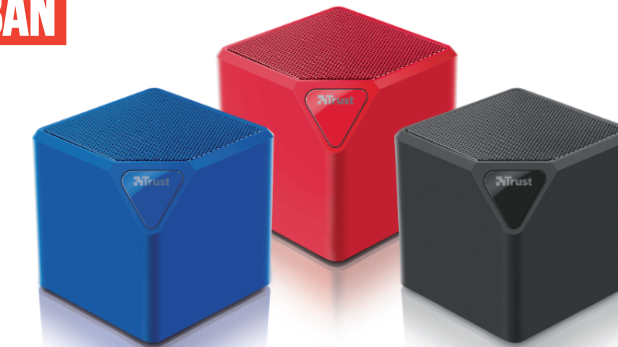

USER GUIDE
WIRELESS SPEAKER