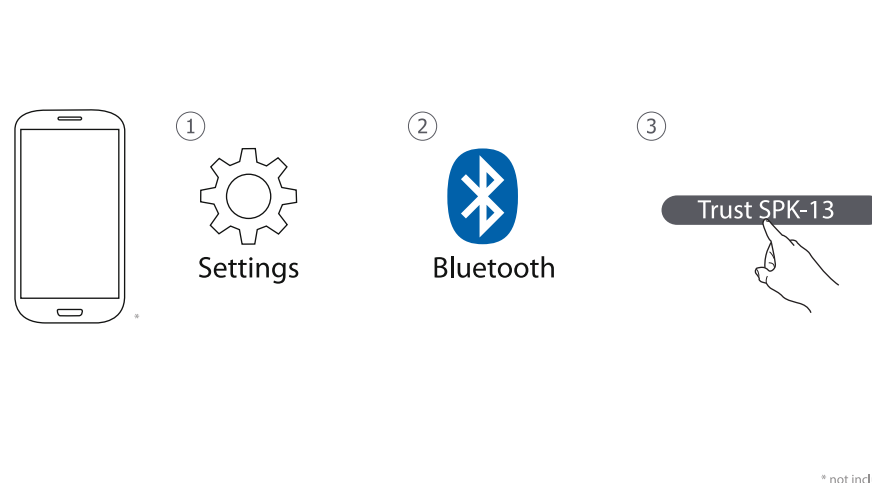

© 14-07-2017 Trust All rights reserved.

Trust
URBAN

USER GUIDE
WIRELESS SPEAKER

1. CHARGE SPEAKER

* not included

2. WIRELESS SETUP 1/2

3. WIRELESS SETUP 2/2

* not included

4. PLAY MUSIC WIRELESS