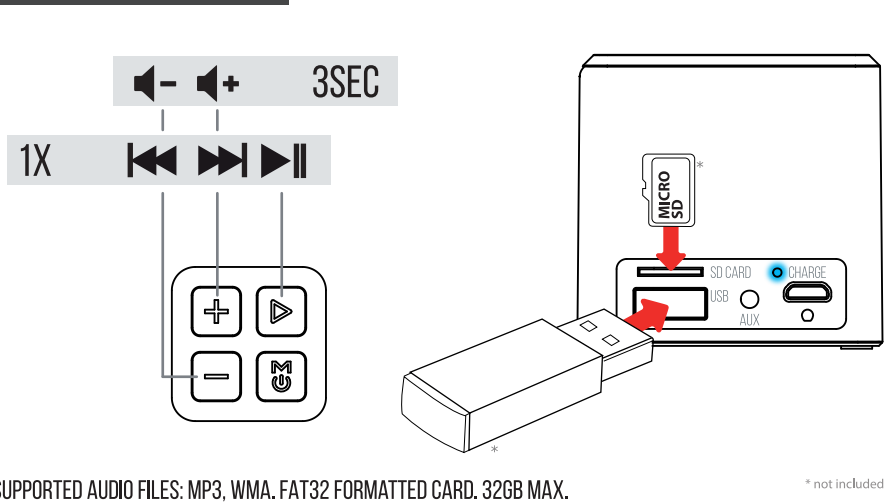

5. WIRED SETUP

6. PLAY USB OR SD CARD

SUPPORTED AUDIO FILES: MP3, WMA. FAT32 FORMATTED CARD. 32GB MAX.

* not included

7. PHONE CALL

FAQ/TROUBLESHOOTING

FREQUENTLY ASKED QUESTIONS: WWW.TRUST.COM/21715/FAQ

Trust International BV - Laan van Barcelona 600 - 3317DD, Dordrecht, NL

© 14-07-2017 Trust All rights reserved.

Trust
URBAN

USER GUIDE
WIRELESS SPEAKER

1. CHARGE SPEAKER

* not included

2. WIRELESS SETUP 1/2

3. WIRELESS SETUP 2/2

* not included