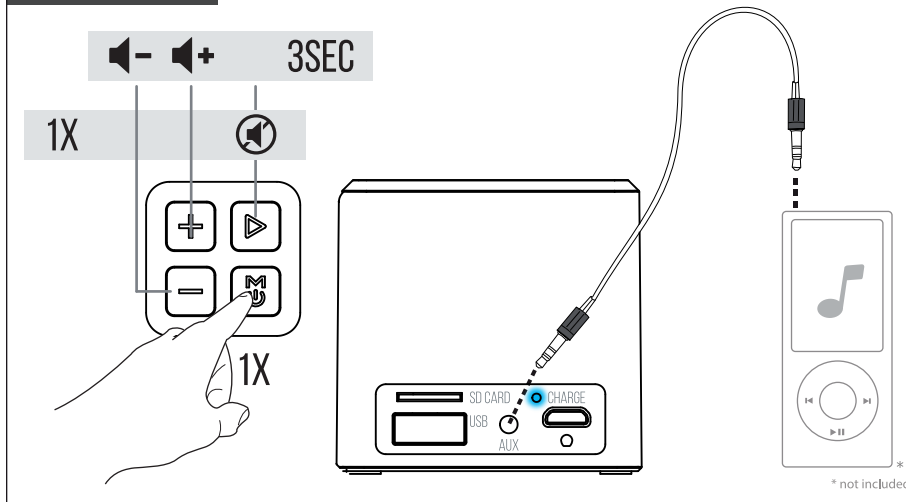

5. WIRED SETUP

6. PLAY USB OR SD CARD

SUPPORTED AUDIO FILES: MP3, WMA. FAT32 FORMATTED CARD. 32GB MAX.

* not included

7. PHONE CALL

FAQ/TROUBLESHOOTING

FREQUENTLY ASKED QUESTIONS: WWW.TRUST.COM/21715/FAQ

Trust International BV - Laan van Barcelona 600 - 3317DD, Dordrecht, NL

© 14-07-2017 Trust All rights reserved.

Trust
URBAN

USER GUIDE
WIRELESS SPEAKER

1. CHARGE SPEAKER

* not included

2. WIRELESS SETUP 1/2

3. WIRELESS SETUP 2/2

* not included

4. PLAY MUSIC WIRELESS