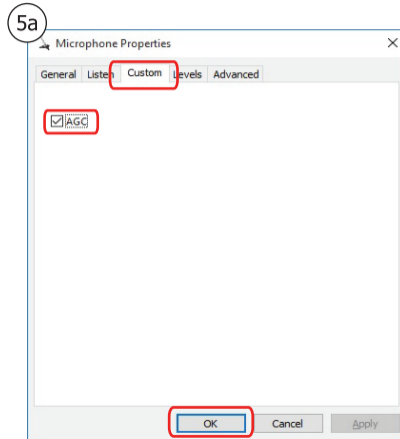

4. Installation - Windows 10/8/7

FAQ

Frequently asked questions
<http://www.trust.com/21672/faq>

Trust

MICROPHONE
for PC & laptop

Quick Installation Guide

1. Setup

2. Connection