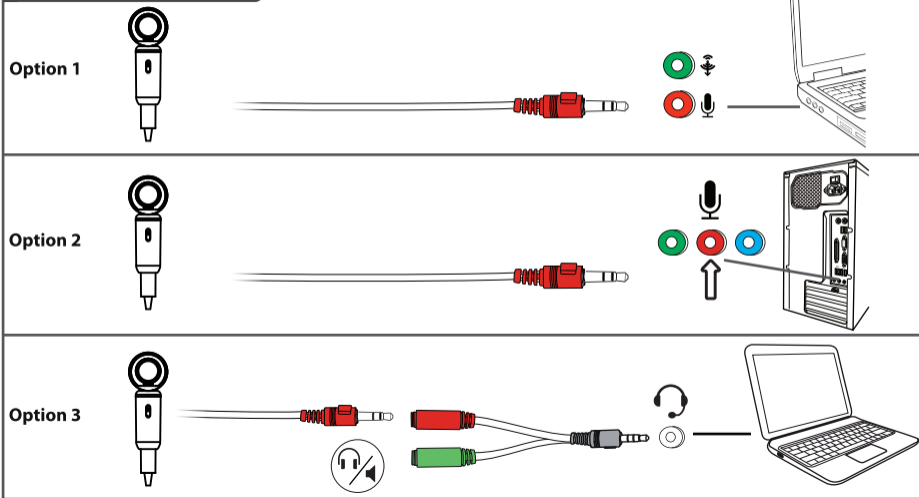

4. Installation - Windows 10/8/7

FAQ

Frequently asked questions
<http://www.trust.com/21672/faq>

Trust

MICROPHONE
for PC & laptop

Quick Installation Guide

1. Setup

2. Connection