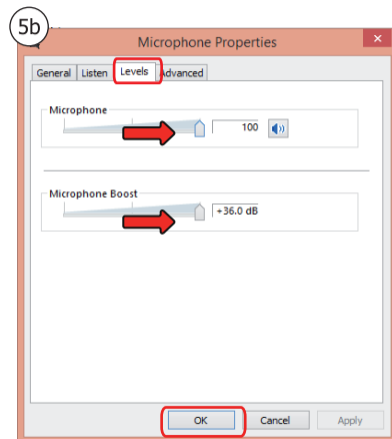

4. Installation - Windows 10/8/7

FAQ

Frequently asked questions
<http://www.trust.com/21672/faq>

Trust

MICROPHONE
for PC & laptop

Quick Installation Guide

1. Setup

2. Connection