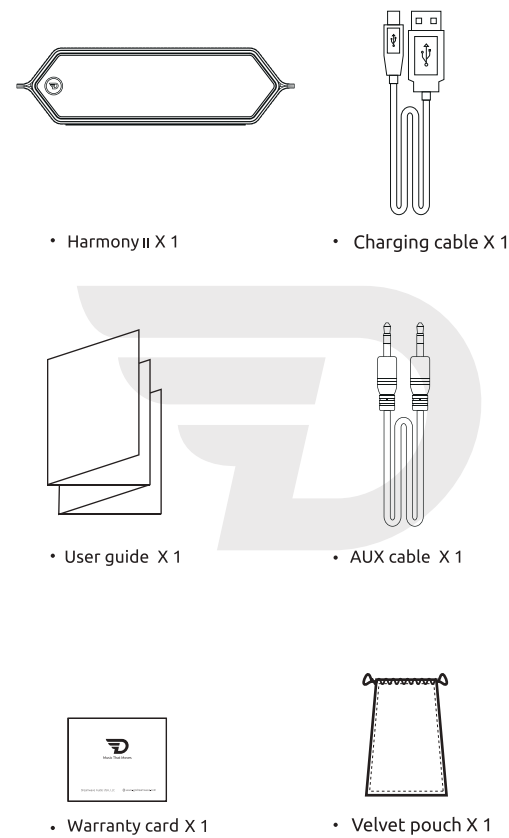

HARMONY II USER GUIDE

DreamWave Audio USA, LLC
www.godreamwave.com

What's in the box

Technical information

- Power: 16w
- CSR 4.0+EDR, A2DP AVRCP, APTX
- Rechargeable Li-Polymer battery 4500mAh, 6 hours play time at max volume, full bass status
- 2 full range, 2 passive driver, Hi-Fi amplifier, Anti-Distortion circuitry
- HFC (Hands free calling)
- Dimensions: 61.5x64.5x231.5 mm / 2.42 x 2.54 x 9.11 inch
- NET Weight: 800g / 0.8KG / 1.76 lb / 28.22 oz