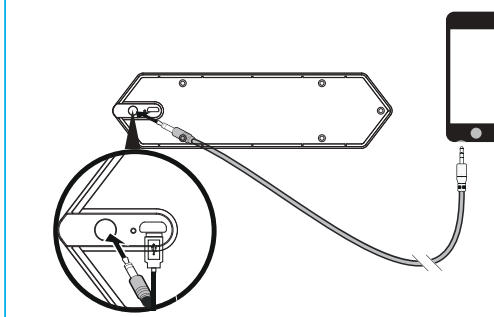

HARMONY II USER GUIDE

DreamWave Audio USA, LLC
www.godreamwave.com

What's in the box

Technical information

- Power: 16w
- CSR 4.0+EDR, A2DP AVRCP, APTX
- Rechargeable Li-Polymer battery 4500mAh, 6 hours play time at max volume, full bass status
- 2 full range, 2 passive driver, Hi-Fi amplifier, Anti-Distortion circuitry
- HFC (Hands free calling)
- Dimensions: 61.5x64.5x231.5 mm / 2.42 x 2.54 x 9.11 inch
- NET Weight: 800g / 0.8KG / 1.76 lb / 28.22 oz

Product Introduction

AUX-IN

Battery Charging

Bluetooth

Hands-free