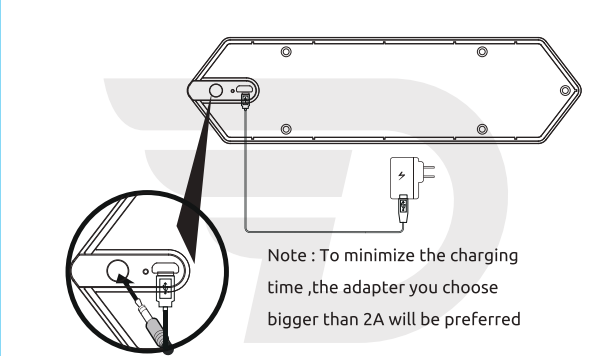

Battery Charging