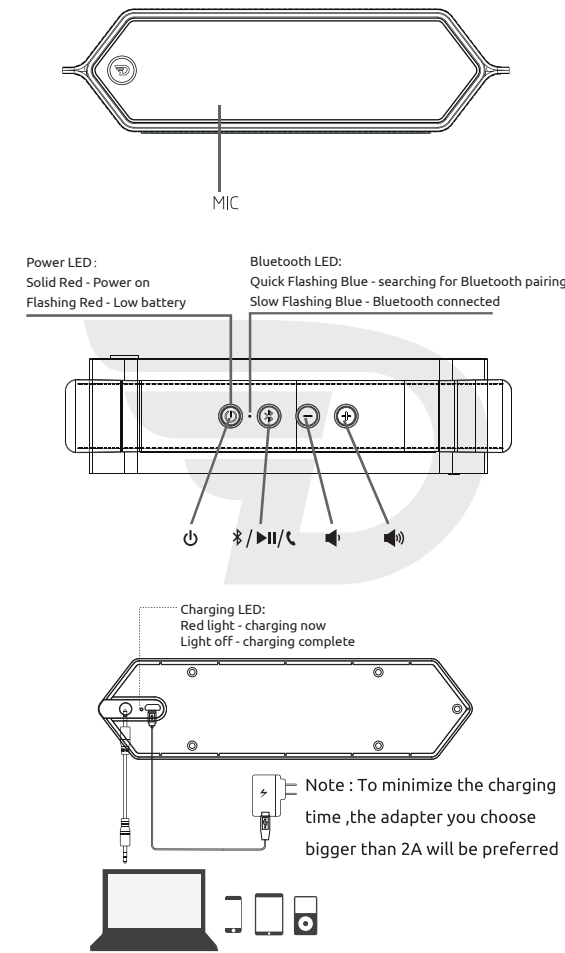

Product Introduction