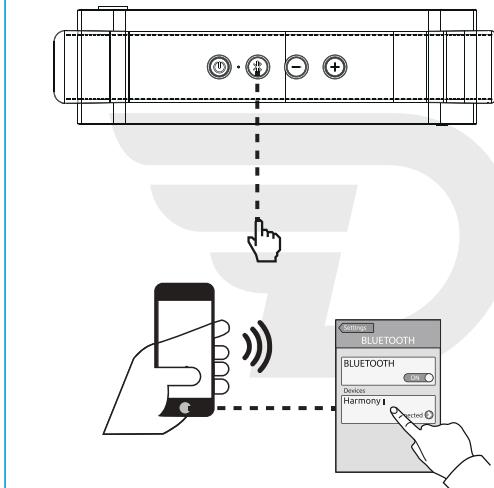

HARMONY II USER GUIDE

DreamWave Audio USA, LLC
www.godreamwave.com

What's in the box

Technical information

- Power: 16w
- CSR 4.0+EDR, A2DP AVRCP, APTX
- Rechargeable Li-Polymer battery 4500mAh, 6 hours play time at max volume, full bass status
- 2 full range, 2 passive driver, Hi-Fi amplifier, Anti-Distortion circuitry
- HFC (Hands free calling)
- Dimensions: 61.5x64.5x231.5 mm / 2.42 x 2.54 x 9.11 inch
- NET Weight: 800g / 0.8KG / 1.76 lb / 28.22 oz

Product Introduction

AUX-IN

Battery Charging

Bluetooth

Hands-free