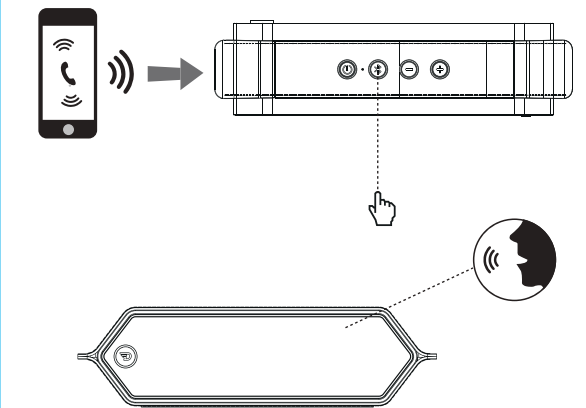

Hands-free

EN	DK	ES	PL	CHT	Trouble shooting
Bluetooth Version: 4.0 + EDR Bluetooth Chipset: CSR Support: A2DP, AVRCP, APTX. Hi-Fi digital amplifier, Anti-distortion Handsfree speakerphone Power: 16W Frequency response: 80Hz-18kHz SN Ratio: 75dB Battery type: Li-Polymer 4500mAh Music playing time: 6hrs at max volume, full bass status Dimensions: H64.5xW231.5xD61.5(mm)/ 2.42 x 2.54 x 9.11 inch Weight: 800g / 0.8KG / 1.76 lb / 28.22 oz	Bluetooth Version: 4.0 + EDR Bluetooth Chip: CSR Understøtter: A2DP, AVRCP, APTX. Hi-Fi digital forstærker, Anti-forvrængning Håndfri højttalertelefon Effekt: 16W Frekvensområde: 80Hz-18kHz Signal/støj forhold: 75dB Batteri type: Li-polymer 4500mAh Afspilningstid: 6 timer ved max volume og fuld bas Dimensioner: H64.5xW231.5xD61.5(mm)/ 2.42 x 2.54 x 9.11 inch Vægt: 800g / 0.8KG / 1.76 lb / 28.22 oz	Versión Bluetooth: 4.0 + EDR Chipset Bluetooth: CSR Compatible: A2DP, AVRCP, APTX. Hi-Fi amplificador digital, Anti-distorsión, altavoz manos libre Potencia Nominal: 16W Respuesta de frecuencia: 80Hz-18kHz SN Proporcional: 75dB Tipo de Batería: Li-polímero 4500mAh Tiempo de Reproducción de Música: 6 hrs con volumen máximo Dimensiones: H64.5xW231.5xD61.5(mm)/ 2.42 x 2.54 x 9.11 inch Peso: 800g / 0.8KG / 1.76 lb / 28.22 oz	Wersja Bluetooth: 4.0 + EDR Chipset: CSR Funkcje: A2DP, AVRCP, APTX. Cyfrowy wzmacniacz Hi-Fi, brak zniekształceń Zestaw głośnomówiący Moc znamionowa: 16W Pasma przenoszenia: 80Hz-18kHz Stosunek sygnału do szumu (S/N): 75dB Bateria: Litowo-polimerowa 4500mAh Czas odtwarzania muzyki: 6 godz. z maksymalną głośnością i basem Wymiary: H64.5xW231.5xD61.5(mm)/ 2.42 x 2.54 x 9.11 inch Waga: 800g / 0.8KG / 1.76 lb / 28.22 oz	藍牙版本: 4.0 + EDR 藍牙晶片: CSR 支持: A2DP, AVRCP, APTX. Hi-Fi數字功放 免提通話 功率: 16W 頻率: 80Hz-18kHz 信噪比: 75dB 電池: 4500mAh鋰電池 播放時長: 最大音量下續航6小時 產品尺寸: H64.5xW231.5xD61.5(mm)/ 2.42 x 2.54 x 9.11 inch 產品淨重: 800g / 0.8KG / 1.76 lb / 28.22 oz	- Applicable To: All DreamWave Bluetooth speakers. - The trouble shooting steps in this article apply if audio is intermittent, crackling or distorted when streaming via Bluetooth. - Try playing other audio files. Ensure that audio can play fine from the same audio device when using a headphone. - If Step 1 is not the case, try listening to audio by connecting the speaker to the Bluetooth device using the Aux-in cable. This will isolate if it's a Bluetooth connection issue or not. Remember to disconnect/un-pair the Bluetooth connection first. - If the issue only happens when connecting via Bluetooth, do the following: - Check that you are connected to the correct speaker (i.e. select "Harmony II" within the Bluetooth list on your device). - Check that the volume is not set to minimum. - Ensure that the distance between the speaker and the Bluetooth device is with the distance of 10 meters. - Turn the speaker off and turn it on again to reset the speaker. - Clear the current pairing selection of your Bluetooth device. - To further isolate the problem, do please shut down all other surrounding Bluetooth devices. - Try to re-pair the speaker with the Bluetooth device. If the problem still persist when connecting either to Bluetooth or Aux-in, please contact Dreamwave Customer Support via email.
JP	FR	DE	RU	CHS	
Bluetoothバージョン: 4.0 + EDR Bluetoothチップ: CSR 対応プロファイル: A2DP, AVRCP, APTX. Hi-Fiサウンド、アンチディストーション回路 ハンズフリー 定格出力: 16W 再生周波数: 80Hz-18kHz SNレシオ: 75dB バッテリー・タイプ: リチウムポリマー 4500mAh 連続再生時間: 最大音量で6時間 寸法: H64.5xW231.5xD61.5(mm)/ 2.42 x 2.54 x 9.11 inch 重量: 800g / 0.8KG / 1.76 lb / 28.22 oz	Bluetooth Version: 4.0 + EDR Bluetooth Chip: CSR soutien: A2DP, AVRCP, APTX. Hi-Fi digital amplificateur, sans distorsion appel mains libre Puissance: 16W Frequence: 80Hz-18kHz SN taux: 75dB Batterie type: Li-polymer 4500mAh Temps de lecture: 6 heures en maximum volume Dimensions: H64.5xW231.5xD61.5(mm)/ 2.42 x 2.54 x 9.11 inch Poids: 800g / 0.8KG / 1.76 lb / 28.22 oz	Bluetooth Version: 4.0 + EDR Bluetooth Chipsatz: CSR Support: A2DP, AVRCP, APTX. Hi-Fi digitaler Verstärker, Gegen Verzerrung Freisprecheinrichtung Power: 16W Frequenz: 80Hz-18kHz SN Verhältnis: 75dB Batterietyp: Li-Polymer 4500mAh Musik Wiedergabezeit: 6 Stunden bei max Lautstärke, volle Bässe Abmessungen: H64.5xW231.5xD61.5(mm)/ 2.42 x 2.54 x 9.11 inch Gewicht: 800g / 0.8KG / 1.76 lb / 28.22 oz	Версия Bluetooth: 4.0 + EDR Bluetooth чип: CSR Поддерживает: A2DP, AVRCP, APTX. Hi-Fi цифровой усилитель, защита от искажений Беспроводной микрофон Мощность: 16W Частотная характеристика: 80Hz-18kHz Отношение сигнал/шум: 75dB Тип батареи: Литиево-полимерная 4500mAh Продолжительность проигрывания: 6 часов при максимальной громкости Параметры: H64.5xW231.5xD61.5(mm)/ 2.42 x 2.54 x 9.11 inch Вес: 800g / 0.8 кг / 1.76 lb / 28.22 oz	藍牙版本: 4.0 + EDR 藍牙芯片: CSR 支持: A2DP, AVRCP, APTX. Hi-Fi數字功放 免提通話 功率: 16W 頻率: 80Hz-18kHz 信噪比: 75dB 電池: 4500mAh鋰電池 播放時長: 最大音量下續航6小時 產品尺寸: H64.5xW231.5xD61.5(mm)/ 2.42 x 2.54 x 9.11 inch 產品淨重: 800g / 0.8KG / 1.76 lb / 28.22 oz