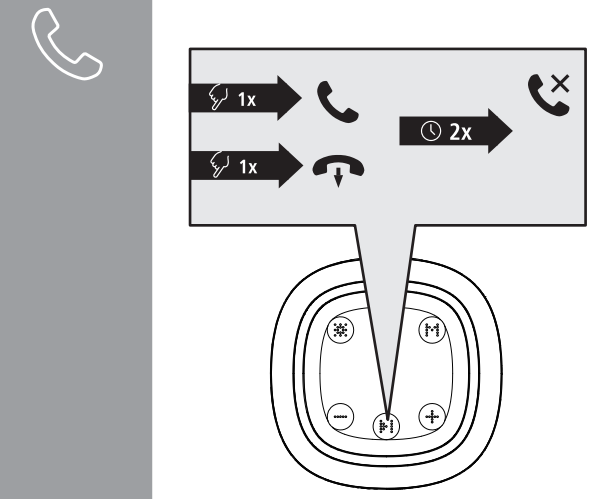

Bluetooth
ON

Hama Shine 2.0
Password
0000

1 DO NOT CONNECT!
SMARTPHONE AND SPEAKER

2 A + B CONNECT!

www.hama.com
00188228
00188229
→ Downloads

hama
Hama GmbH & Co KG
86652 Monheim / Germany

Service & Support
www.hama.com
+49 9091 502-0
D GB