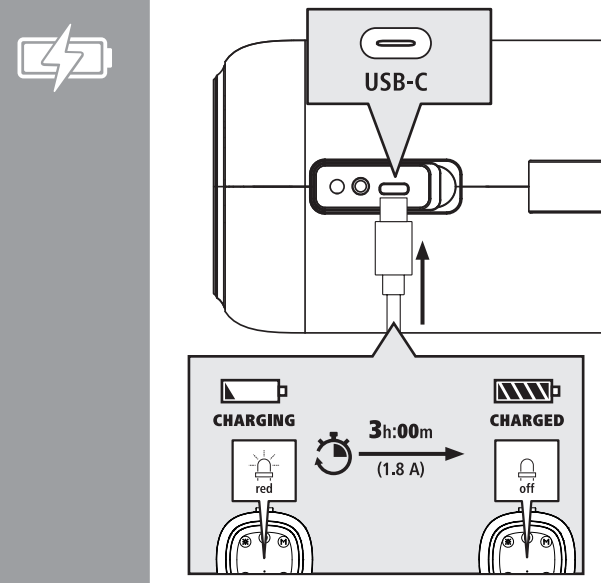

Bluetooth
ON

Hama Shine 2.0
Password
0000

1 DO NOT CONNECT!
SMARTPHONE AND SPEAKER

2 A + B CONNECT!

www.hama.com
00188228
00188229
→ Downloads

hama
Hama GmbH & Co KG
86652 Monheim / Germany

Service & Support
www.hama.com
+49 9091 502-0
D GB