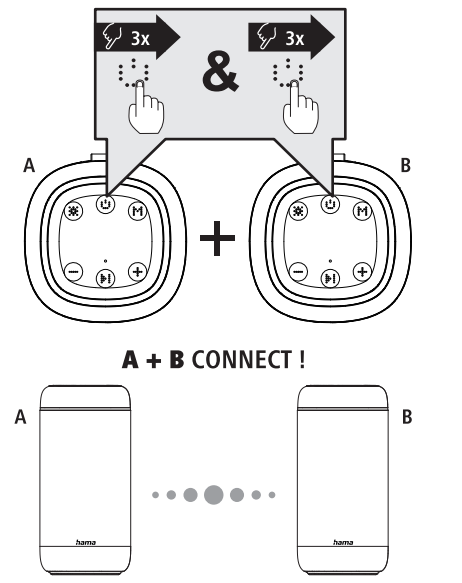

Bluetooth
ON

Hama Shine 2.0
Password
0000

1 DO NOT CONNECT!
SMARTPHONE AND SPEAKER

2 A + B CONNECT!

www.hama.com
00188228
00188229
→ Downloads

hama
Hama GmbH & Co KG
86652 Monheim / Germany

Service & Support
www.hama.com
+49 9091 502-0
D GB