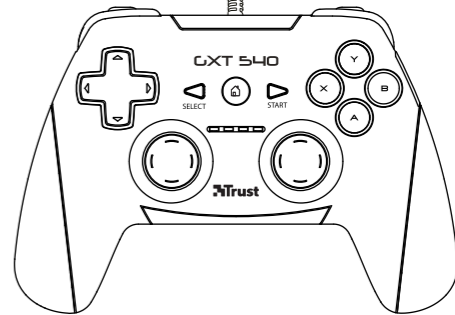

Trust

<http://www.trust.com/20712/faq>

Wired Gamepad
GXT 540

1

2

3

PC