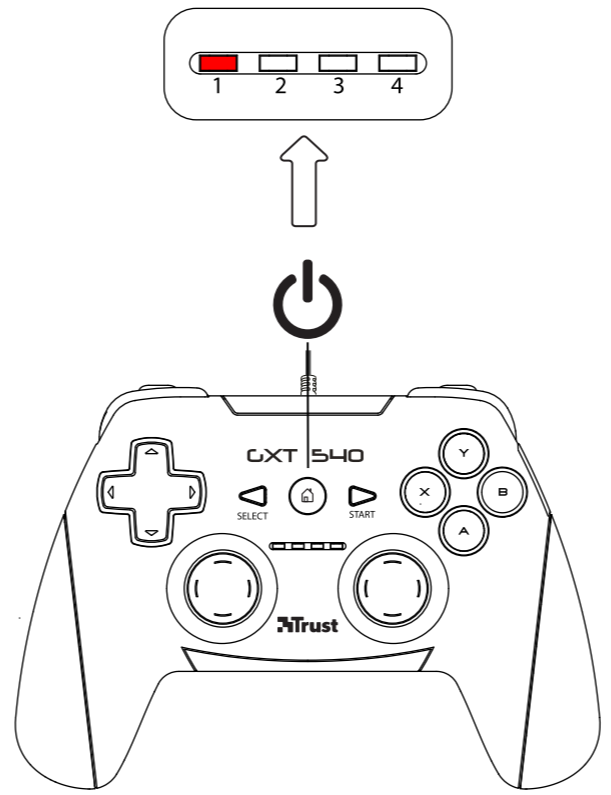

Trust

<http://www.trust.com/20712/faq>

Wired Gamepad
GXT 540

1

2

3

PC