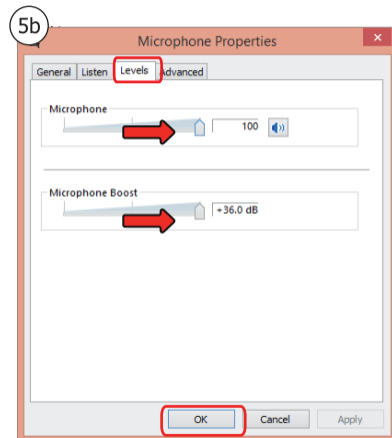

4. Installation - Windows 10/8/7

FAQ

Frequently asked questions
<http://www.trust.com/20378/faq>

Trust

Microphone
for PC & laptop

Quick Installation Guide

1. Setup

2. Connection