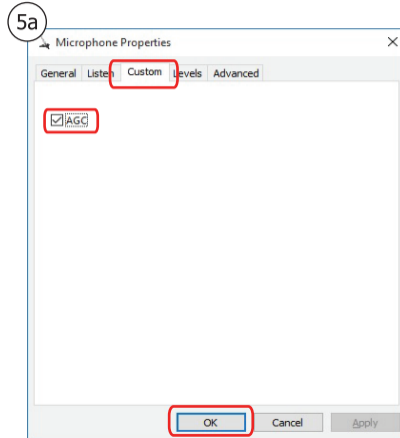

4. Installation - Windows 10/8/7

FAQ

Frequently asked questions
<http://www.trust.com/20378/faq>

Trust

Microphone
for PC & laptop

Quick Installation Guide

1. Setup

2. Connection