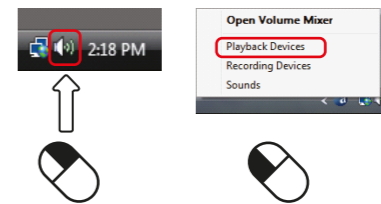

Destination folder: Browse...

Installation progress:

Install Cancel

 **Retry** Cancel

USB

3 

Trust 5.1 Gaming Headset

Installation is complete. You must restart your computer.

7

Remote Control

8

9

Trouble shooting

10 Windows 8/ 7/ Vista

Windows XP