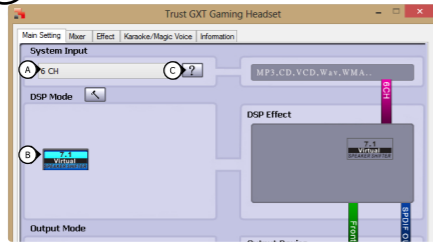

Destination folder: Browse...

Installation progress:

Install Cancel

 **Retry** Cancel

USB

3 

Trust 5.1 Gaming Headset

Installation is complete. You must restart your computer.

Yes, I want to restart my computer now.

No, I will restart my computer later.

Finish

Configuration

4 Windows 8/ 7/ Vista

Windows XP

5

6

7

Remote Control

8

9

Trouble shooting

10 Windows 8/ 7/ Vista

Windows XP