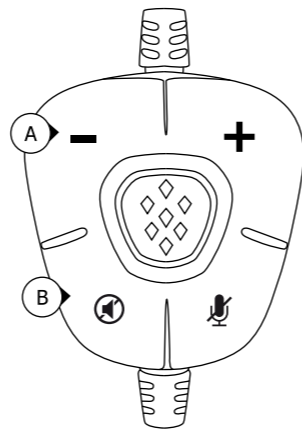

Remote Control

8