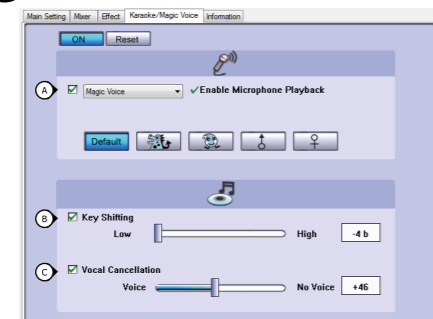

Destination folder: Browse...

Installation progress:

Install Cancel

 **Retry** Cancel

USB

3 

Trust 5.1 Gaming Headset

Installation is complete. You must restart your computer.

Yes, I want to restart my computer now.

No, I will restart my computer later.

Finish

Configuration

4 Windows 8/ 7/ Vista

Windows XP

5

6

7

Remote Control

8

9

Trouble shooting

10 Windows 8/ 7/ Vista

Windows XP