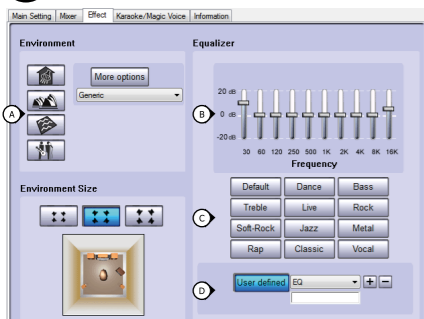

Destination folder: Browse...

Installation progress:

Install Cancel

 **Retry** Cancel

USB

3 

Trust 5.1 Gaming Headset

Installation is complete. You must restart your computer.

Yes, I want to restart my computer now.

No, I will restart my computer later.

Finish

Configuration

4 Windows 8/ 7/ Vista

Windows XP

5

6

7

Remote Control

8

9

Trouble shooting

10 Windows 8/ 7/ Vista

Windows XP