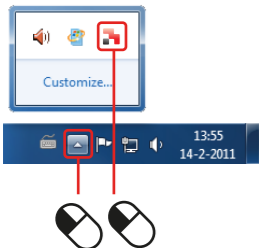

Configuration

4 Windows 8/ 7/ Vista