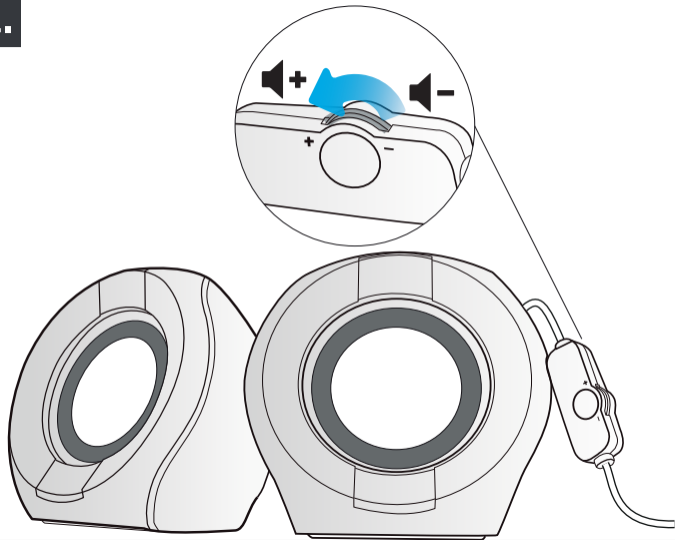

1.

2.

Option 1

Option 2

Option 3